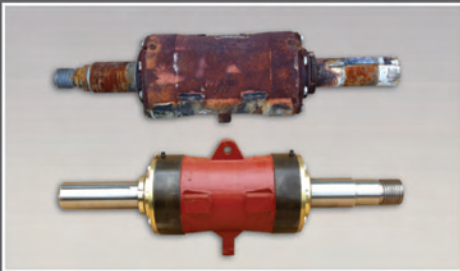

### HH Pumps

3/2 DHH  
4/3 EHH

PARTS TO SUIT AH PUMPS

PARTS TO SUIT TC PUMPS

PARTS TO SUIT ASC PUMPS

PARTS TO SUIT SUMP PUMPS

PARTS TO SUIT SC PUMPS

**WE WILL MEET OR BEAT ANY COMPETITORS PRICES**

# Slurry Pumping Experts

BEFORE

AFTER

M & Q EQUIPMENT OFFER A COMPLETE PUMP REFURBISHMENT SERVICE

M & Q EQUIPMENT OFFER A BARREL ASSEMBLY REFURBISHMENT SERVICE

**PHONE: 07 3879 3335**

Fax: 07 3879 3336

[www.mqequipment.com.au](http://www.mqequipment.com.au)